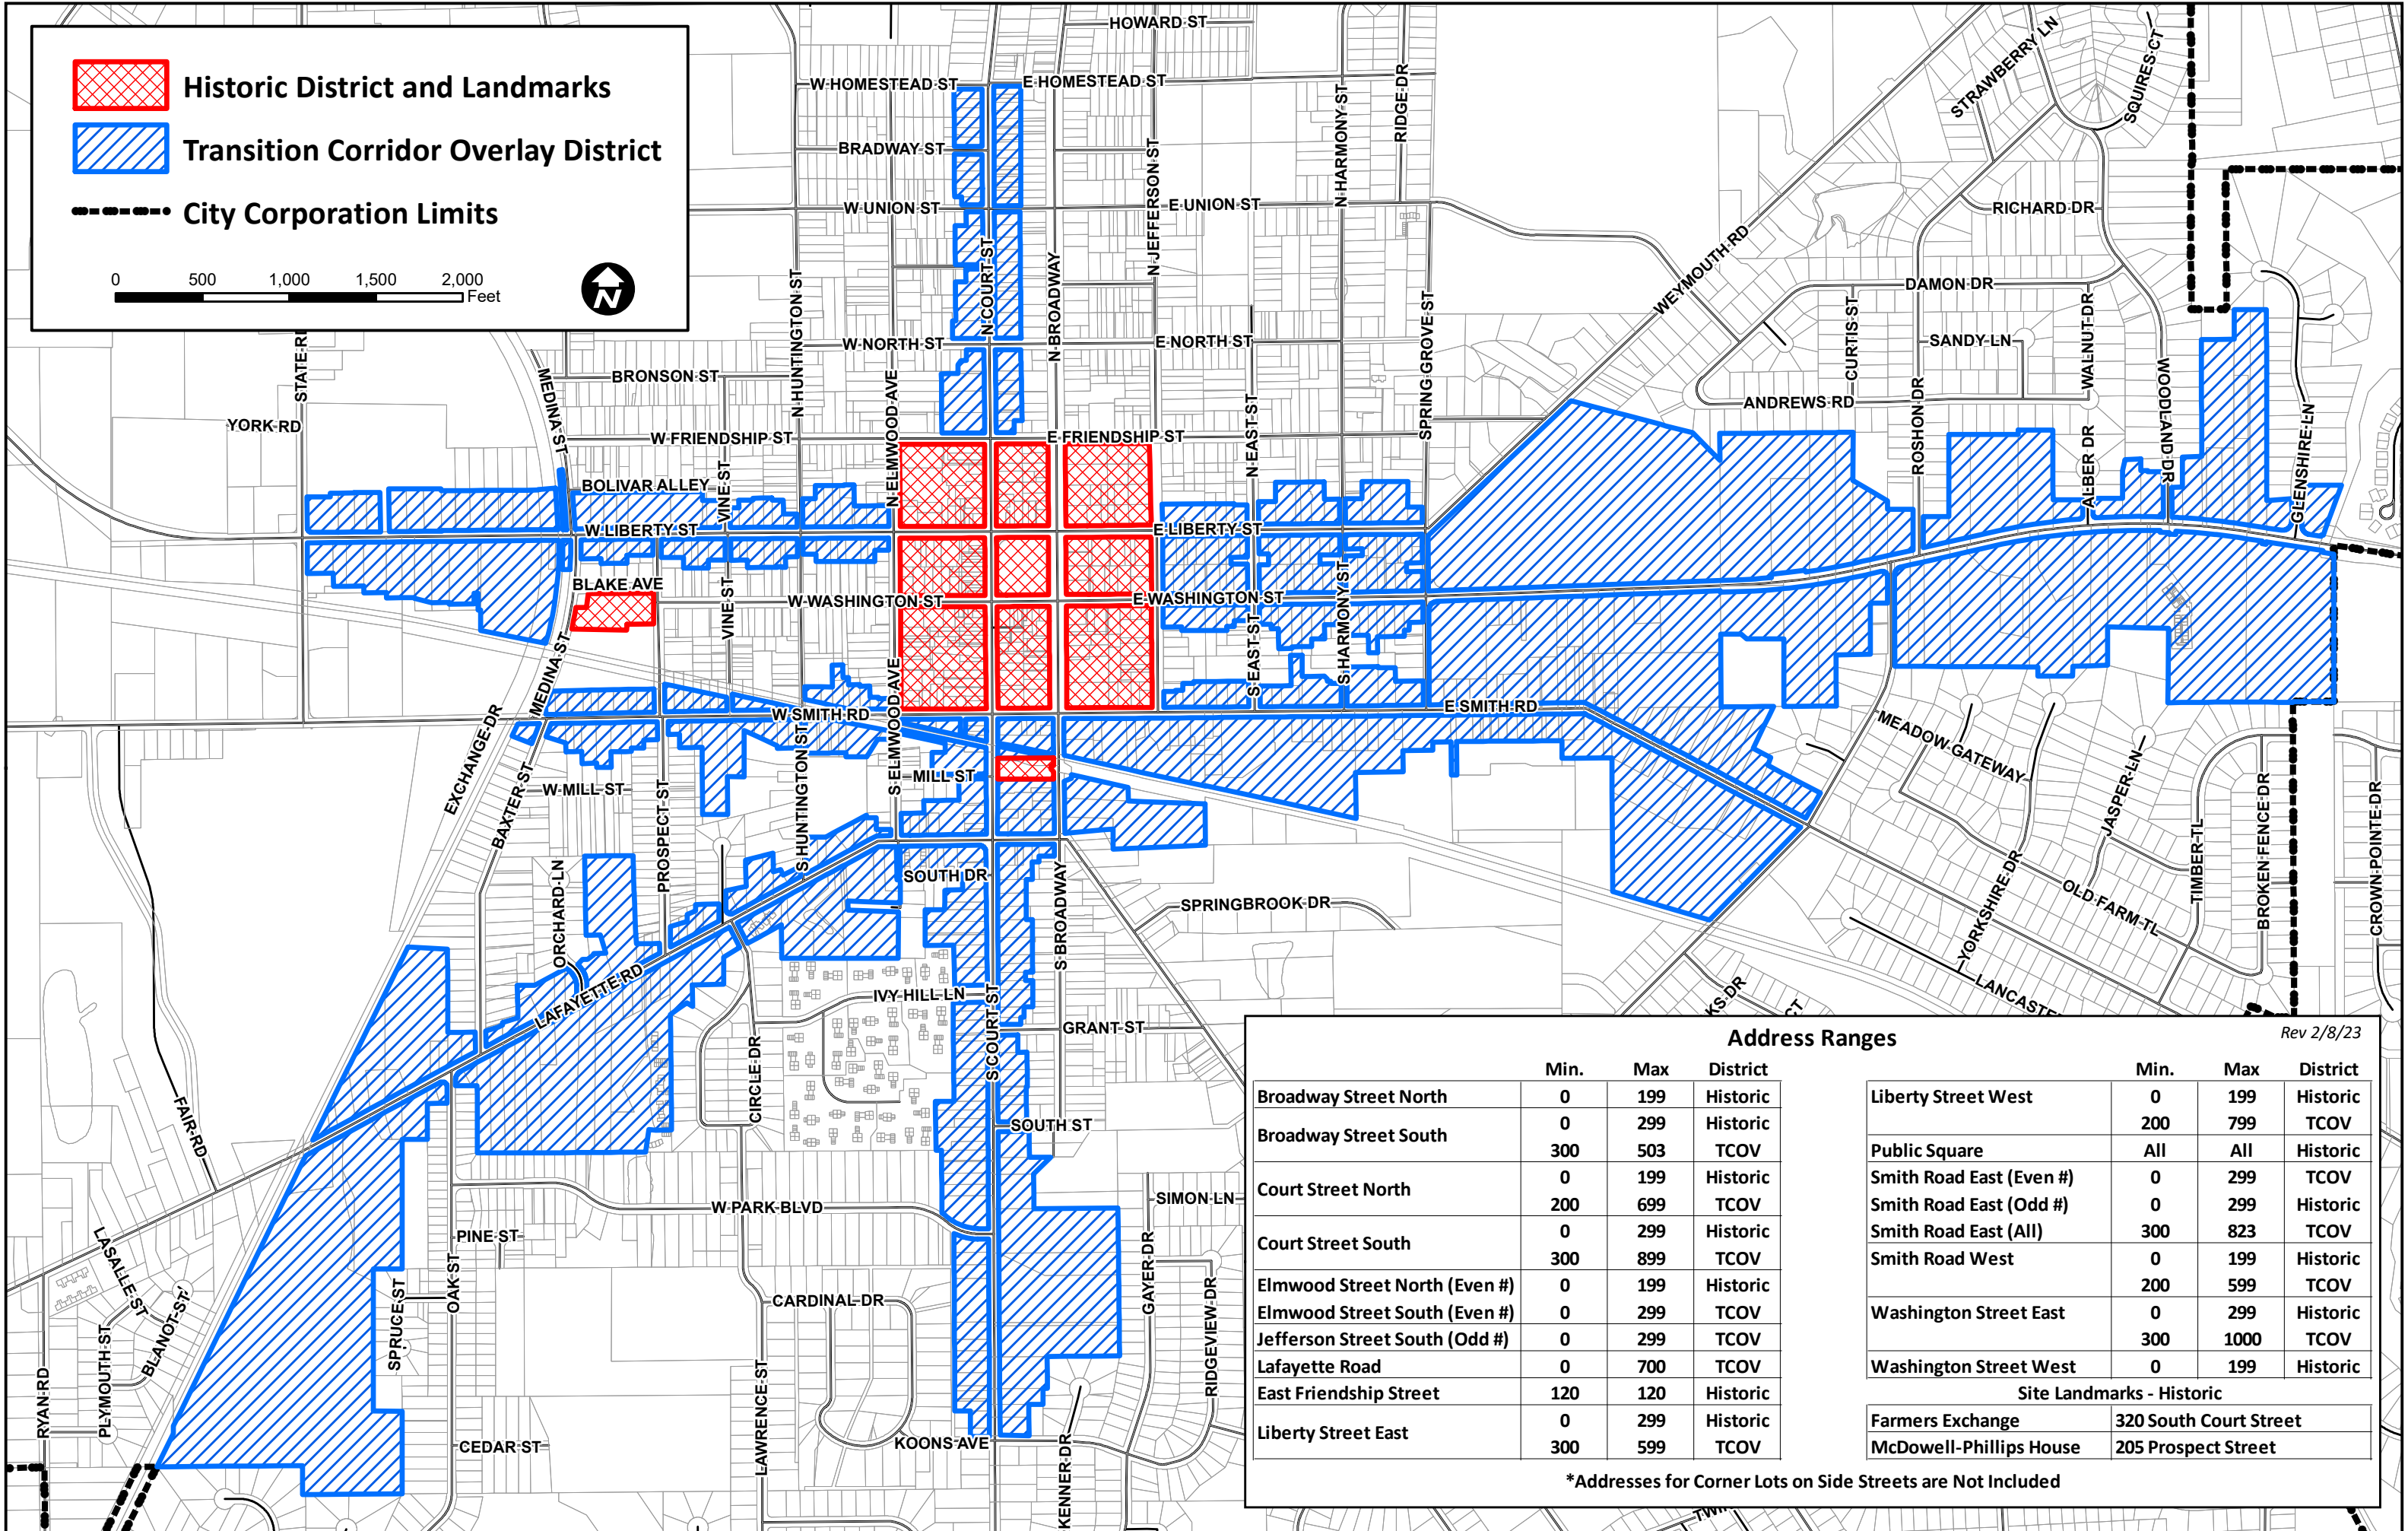

 **Historic District and Landmarks**

 **Transition Corridor Overlay District**

 **City Corporation Limits**

0 500 1,000 1,500 2,000 Feet

Address Ranges				Rev 2/8/23			
	Min.	Max	District		Min.	Max	District
Broadway Street North	0	199	Historic	Liberty Street West	0	199	Historic
Broadway Street South	0	299	Historic		200	799	TCOV
	300	503	TCOV	Public Square	All	All	Historic
Court Street North	0	199	Historic	Smith Road East (Even #)	0	299	TCOV
	200	699	TCOV	Smith Road East (Odd #)	0	299	Historic
Court Street South	0	299	Historic	Smith Road East (All)	300	823	TCOV
	300	899	TCOV	Smith Road West	0	199	Historic
Elmwood Street North (Even #)	0	199	Historic		200	599	TCOV
Elmwood Street South (Even #)	0	299	TCOV	Washington Street East	0	299	Historic
Jefferson Street South (Odd #)	0	299	TCOV		300	1000	TCOV
Lafayette Road	0	700	TCOV	Washington Street West	0	199	Historic
East Friendship Street	120	120	Historic				
Liberty Street East	0	299	Historic	Site Landmarks - Historic			
	300	599	TCOV	Farmers Exchange	320 South Court Street		
				McDowell-Phillips House	205 Prospect Street		

*Addresses for Corner Lots on Side Streets are Not Included