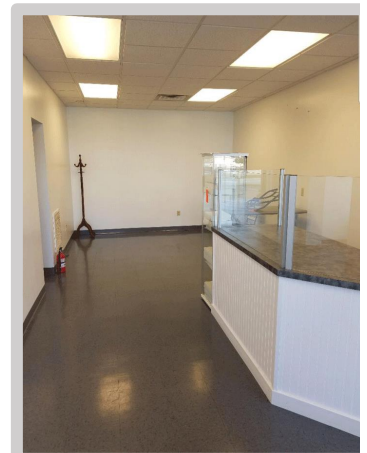

Retail Space For Lease

503 South Court Street, Suite 2 Medina. OH

620

CORPORATION

**IMMEDIATE
OCCUPANCY**

**SUITE 2
1,308 SF**

**NEW
Commercial
Kitchen**

Sales Counter

Coffee Bar

Restroom

~~

**TO SCHEDULE A
SHOWING**

**Call
330.722.0620**

Retail Spaces For Lease

503 South Court Street, Suite 2 & Suite 3 in Medina

SUITE 2