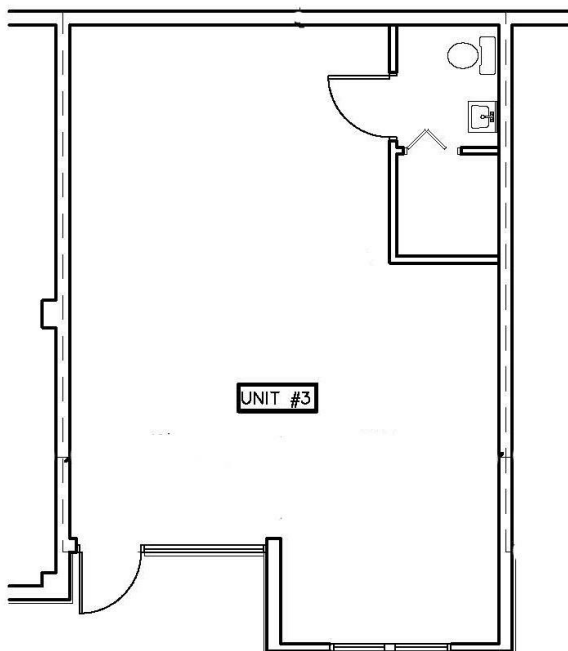

SUITE 3

620

CORPORATION

620 EAST SMITH ROAD
MEDINA, OH 44256

330-722-0620

www.620corp.com