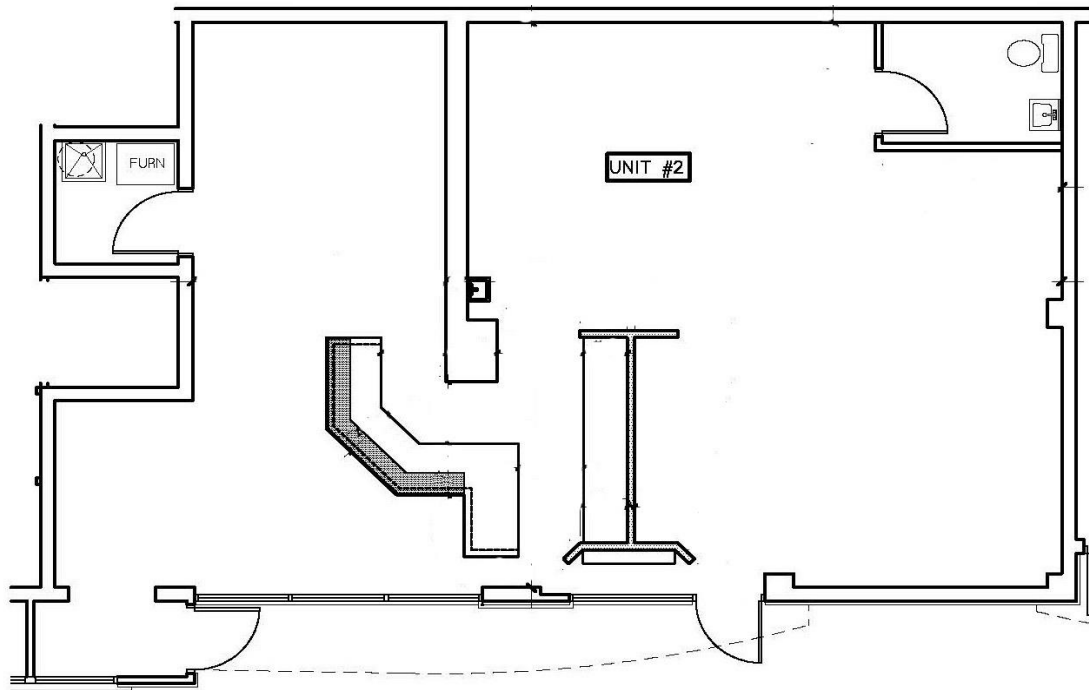

Retail Space For Lease

503 South Court Street, Suite 2 Medina. OH

620

CORPORATION

**IMMEDIATE
OCCUPANCY**

**SUITE 2
1,308 SF**

**NEW
Commercial
Kitchen**

Sales Counter

Coffee Bar

Restroom

~~

**TO SCHEDULE A
SHOWING**

**Call
330.722.0620**

Retail Spaces For Lease

503 South Court Street, Suite 2 & Suite 3 in Medina

SUITE 2