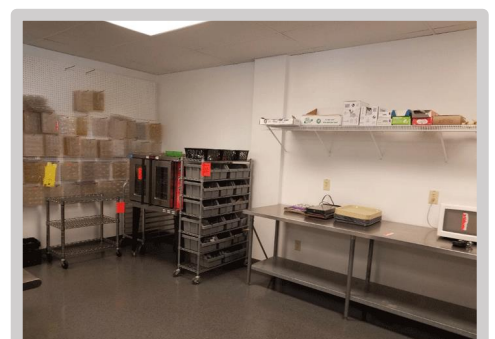

Retail Space For Lease

503 South Court Street, Suite 2 Medina. OH

620

CORPORATION

**IMMEDIATE
OCCUPANCY**

**SUITE 2
1,308 SF**

**NEW
Commercial
Kitchen**

Sales Counter

Coffee Bar

Restroom

~~

**TO SCHEDULE A
SHOWING**

**Call
330.722.0620**

Retail Spaces For Lease

503 South Court Street, Suite 2 & Suite 3 in Medina

SUITE 2