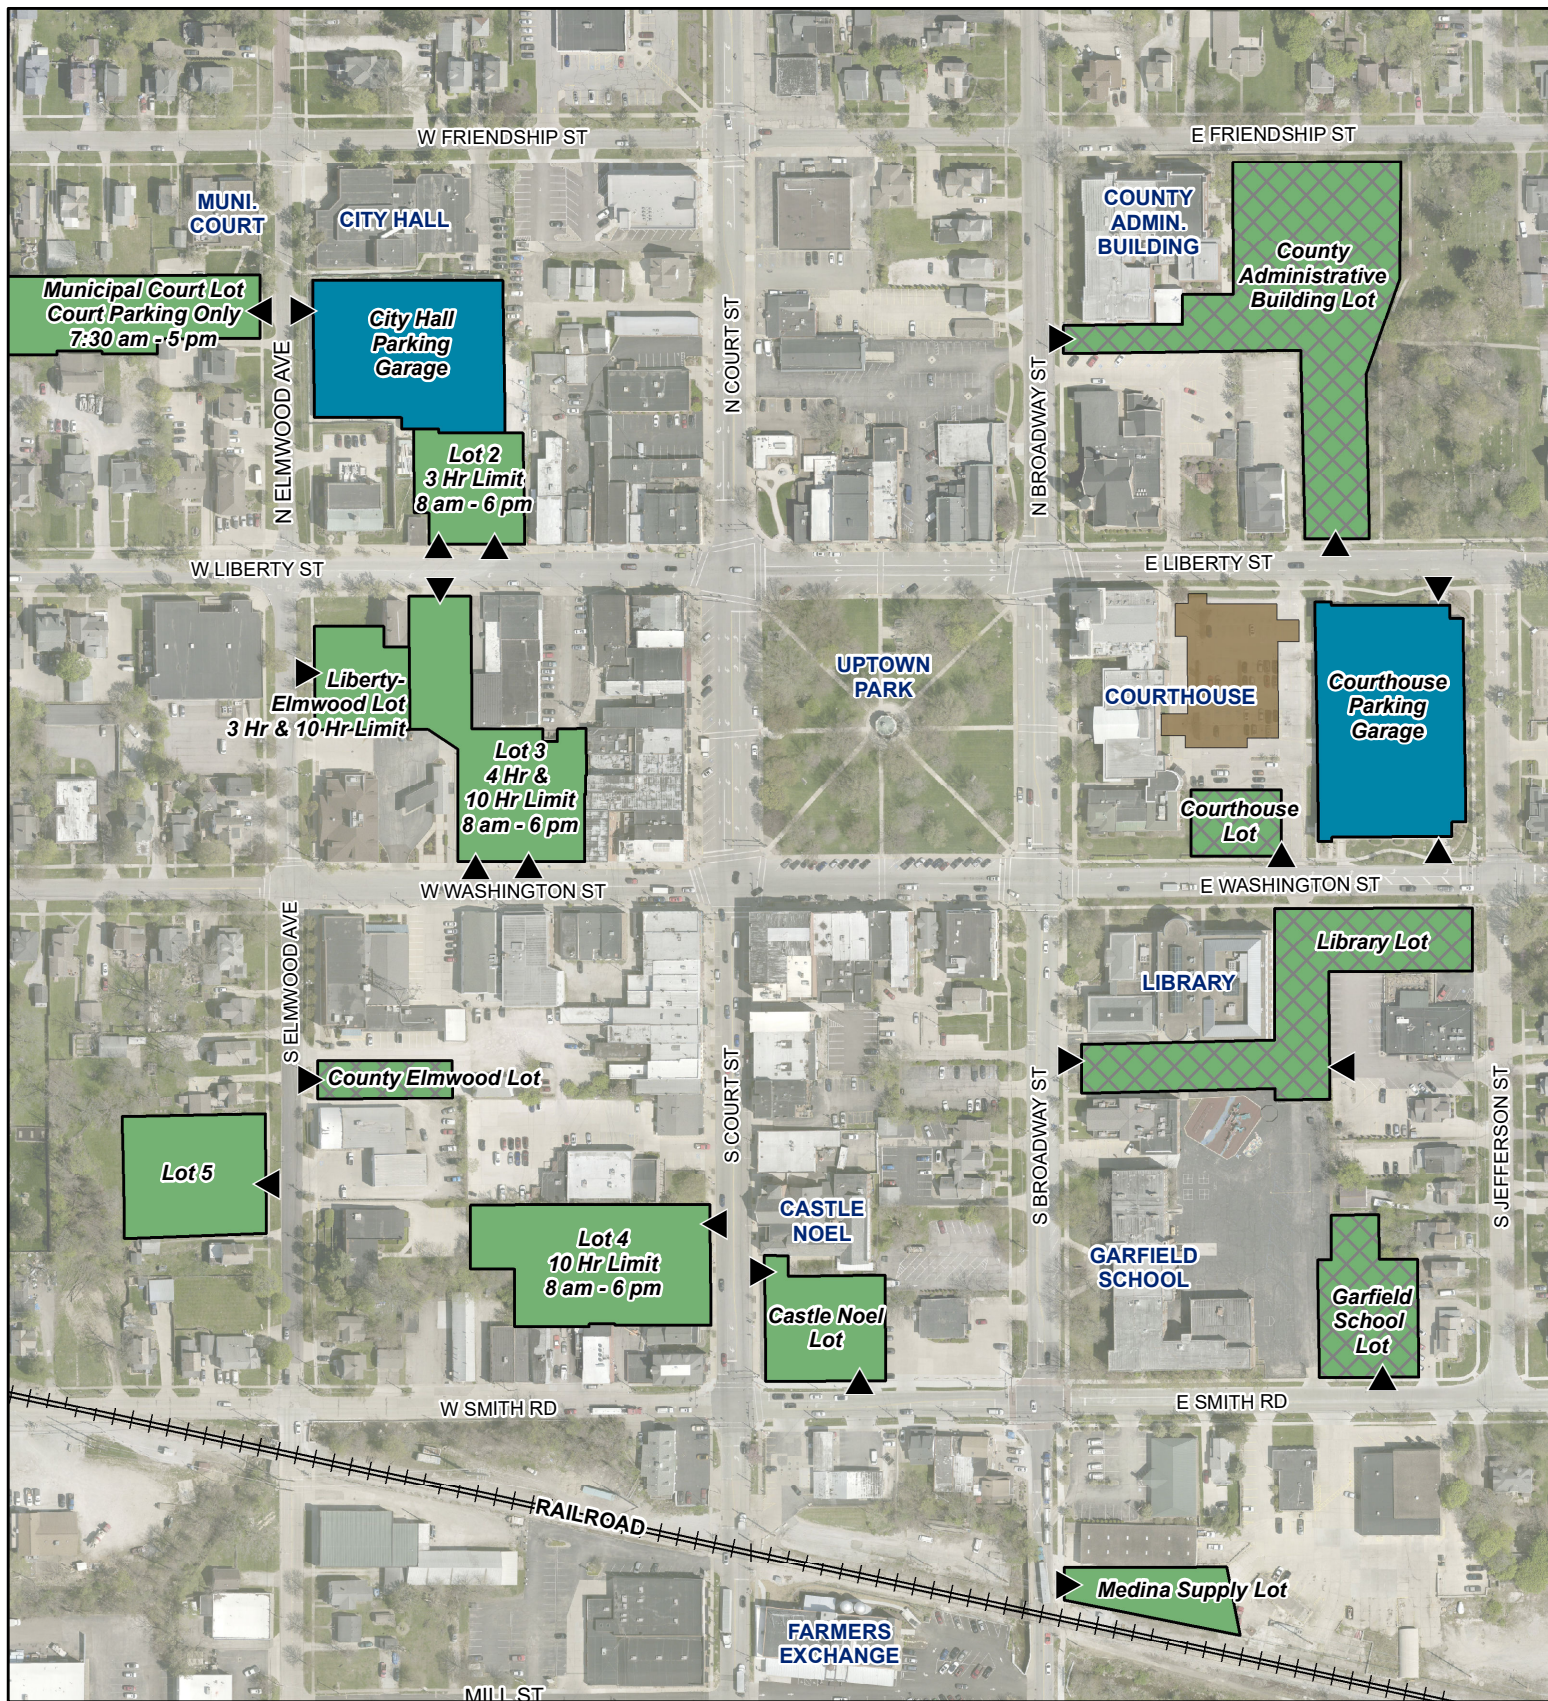

City of Medina - Uptown Parking Map

All Parking Is Free
On Street Spaces- 3 Hr Parking Limit
Lots/Garages - No Time Limit Unless Noted Above

- Parking Garage
- Parking Lot-City
- Parking Lot-School/County
- Parking Lot Entrance