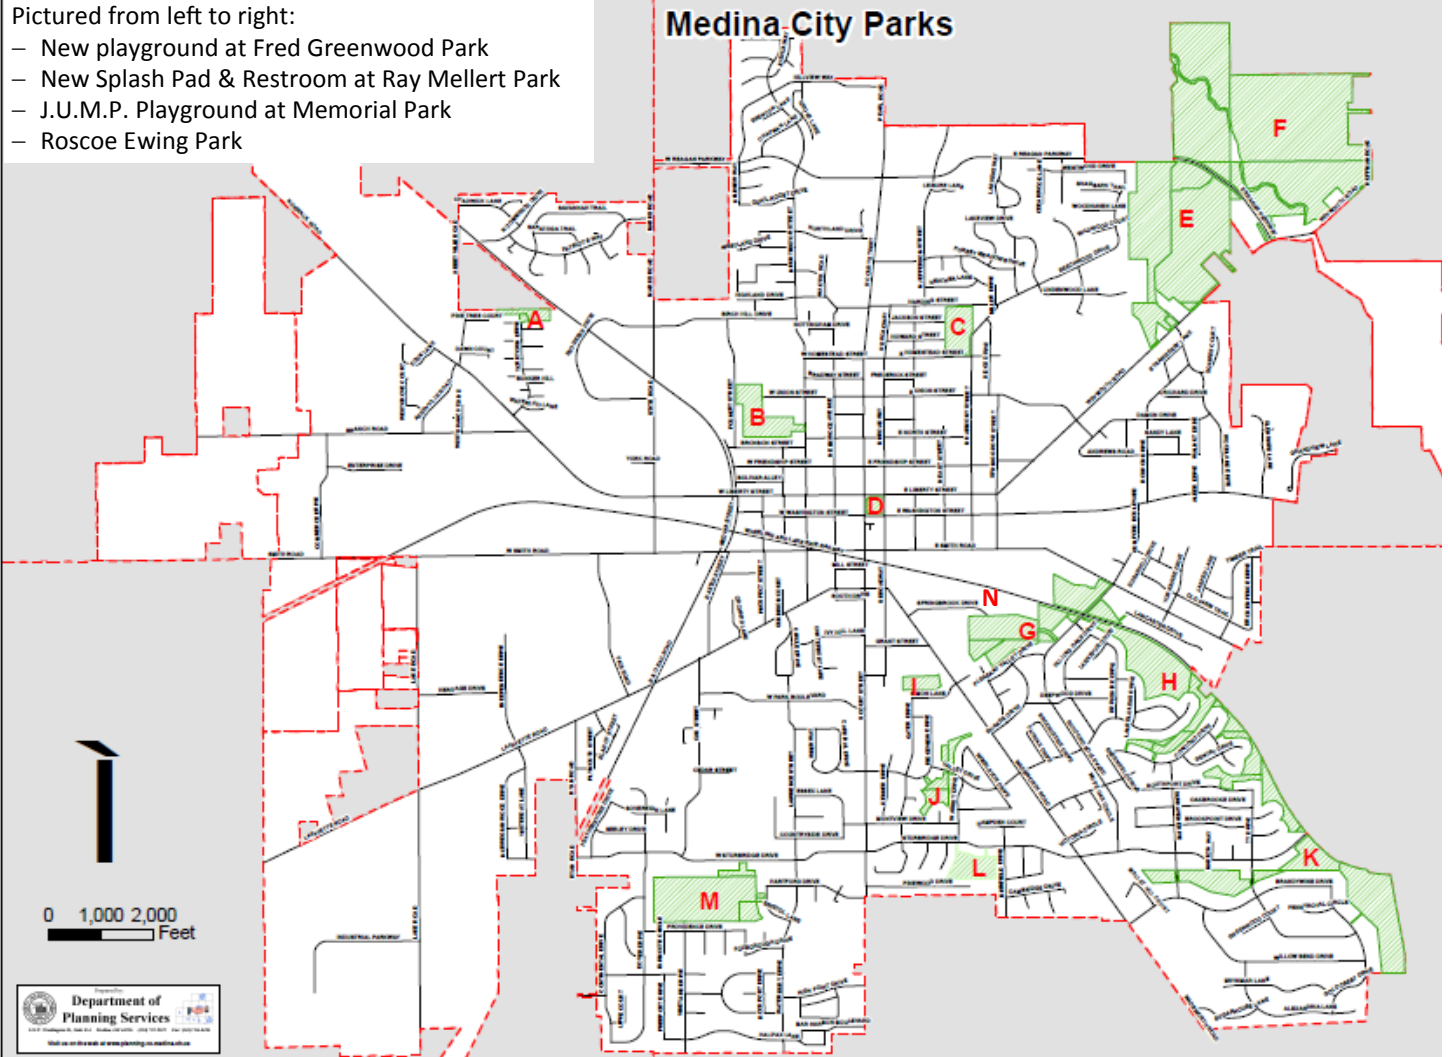

Pictured from left to right:

- New playground at Fred Greenwood Park
- New Splash Pad & Restroom at Ray Mellert Park
- J.U.M.P. Playground at Memorial Park
- Roscoe Ewing Park

Medina City Parks

Medina City Parks

- | | | |
|---|--|--|
| <p>A Liberty Park
Pavilion (grill), Playground, Natural Area</p> <p>B Ray Mellert Park
New Splash Pad & Walking Trail, Pavilion (electricity and grill), Playground, Restroom, Baseball fields, Basketball Court</p> <p>C Memorial Park
New Pavilion (grill & electricity), Dog Park, J.U.M.P. Playground, Disc Golf Course, Wooded Area</p> <p>D Uptown Park
Gazebo, Picnic Area, Band Concerts, Special Events. For information on renting the gazebo, call Dawn at 330-722-9020.</p> | <p>E Reagan Park
Pavilions (grills & electricity), Skate Park, Remote Control Car Track, Baseball Fields, Football Field, Basketball Court, Playground, Sledding Hills, Mountain Bike Trail, Walking Trail</p> <p>F Huffman/Cunningham Fields
Pavilions (grill), Playgrounds, Soccer Fields, Sledding Hills, Walking/Mountain Bike Trail</p> <p>G Sam Masi Park
Pavilion (grill), Handicap Accessible Playground, Challenger Field, Tennis Court, Natural Area</p> <p>H Roscoe Ewing Park
Pavilion (grill, electricity), Playground, Disc Golf Course, Walking/Jogging/Bike Trail, Natural Trail</p> | <p>I Kuehn-Todd Conservation Area</p> <p>J Sycamore Park
Nature Trail</p> <p>K Jaycee Park
Pavilion (grill), Playground, Nature Area</p> <p>L Ken Cleveland Park
Pavilion (grill), Tennis Court, Playground, Softball Fields, Basketball Court</p> <p>M Fred Greenwood Park
Splash Pad, Pavilion (grill & electricity), Playground, Softball Fields, Soccer Fields</p> <p>N Stanbery & Maxine Nichols Park
Champion Creek Trail for Walking / Biking / Jogging, Disc Golf Course, Natural Area</p> |
|---|--|--|